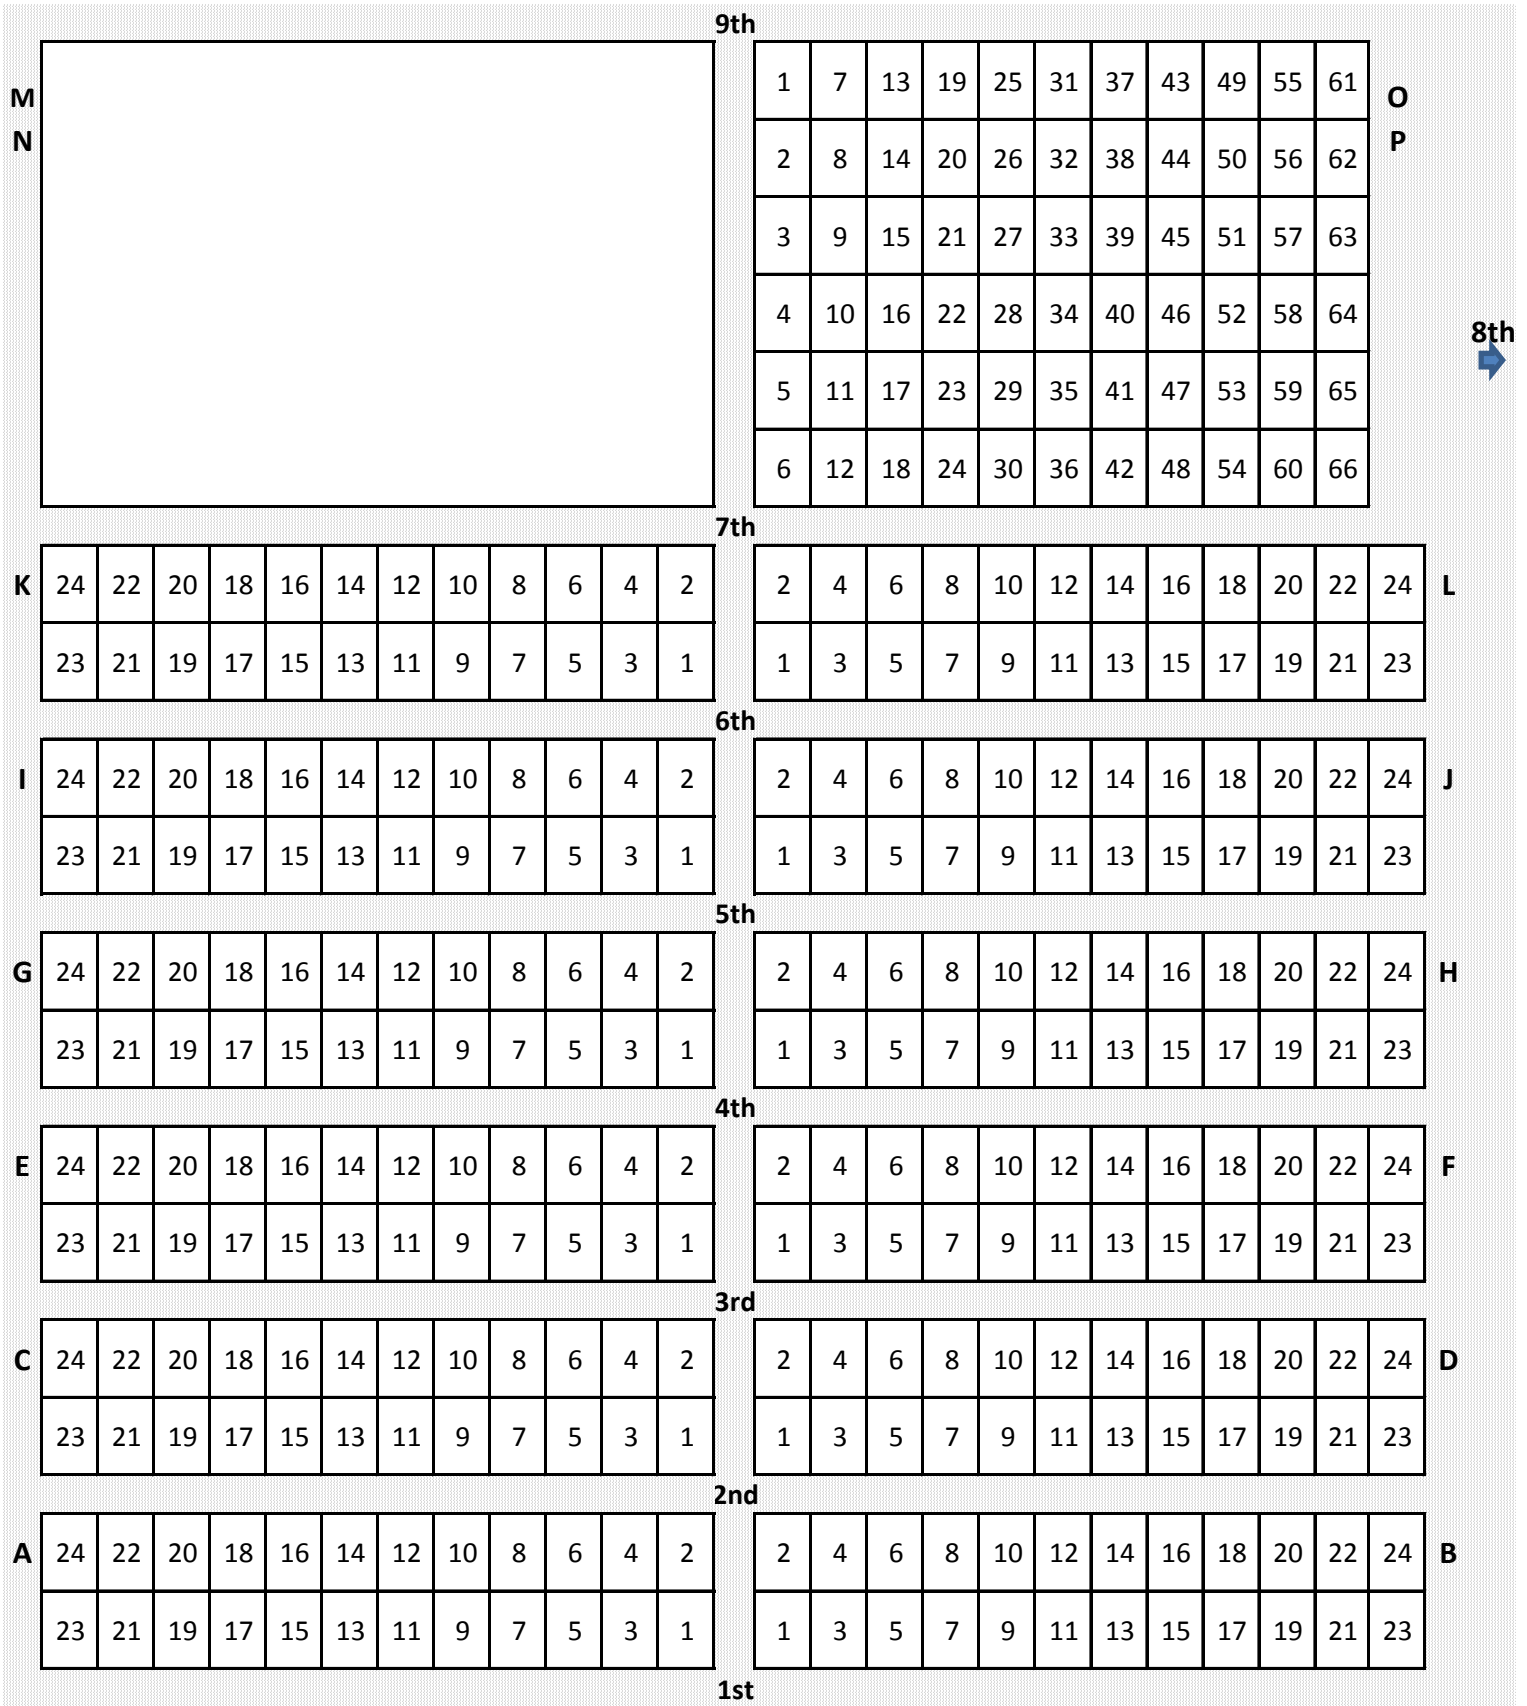

Mount Carmel Cemetery
Blocks with Numbered Lots

Woods

14th

25	Parking	51	50	48	47	45	43	41	40	39	38	37	36	35	34	33	32	31	30	29	28	27	26	25
		25	23	20	18	17	16	15	14	13	12	11	10	9	8	7	6	5	4	3	2	1		

13th

24	Garage	8	6	4	2	28	24	20	18	16	14	12	10	8	6	4	2	23
		7	5	3	1	27	23	19	17	15	13	11	9	7	5	3	1	

12th

19	24	22	20	18	16	14	12	10	8	6	4	2	18
	23	21	19	17	15	13	11	9	7	5	3	1	

11th

14	24	22	20	18	16	14	12	10	8	6	4	2	15
	23	21	19	17	15	13	11	9	7	5	3	1	

10th

12	24	22	20	18	16	14	12	10	8	6	4	2	11
	23	21	19	17	15	13	11	9	7	5	3	1	