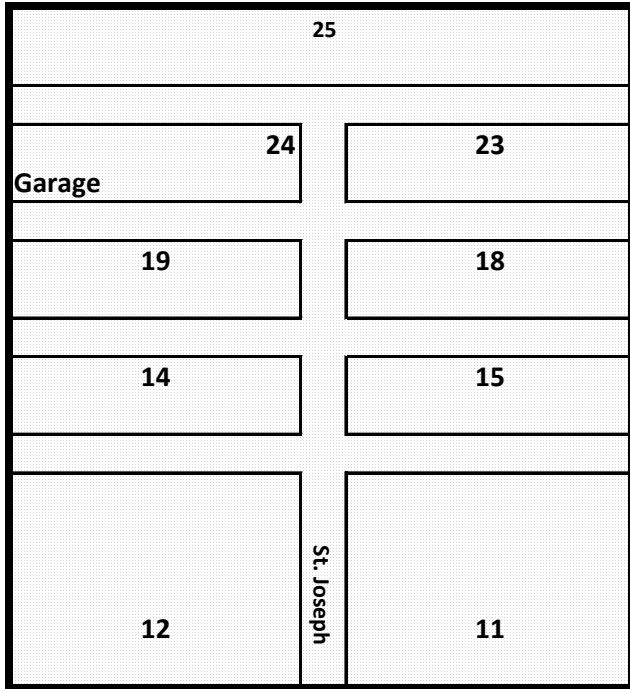

Mount Carmel Cemetery Overview

Woods

SW Page 2 14th Page 4 NW

Merkey Rd.
Mt. Carmel

St. Marys

9th

SE Page 1 1st Page 3 NE

Maple Rd.

Mount Carmel Cemetery
Blocks with Numbered Lots

Woods

14th

25	Parking	51	50	48	47	45	43	41	40	39	38	37	36	35	34	33	32	31	30	29	28	27	26	25
		25	23	20	18	17	16	15	14	13	12	11	10	9	8	7	6	5	4	3	2	1		

13th

24	Garage	8	6	4	2	28	24	20	18	16	14	12	10	8	6	4	2	23
		7	5	3	1	27	23	19	17	15	13	11	9	7	5	3	1	

12th

19	24	22	20	18	16	14	12	10	8	6	4	2	18
	23	21	19	17	15	13	11	9	7	5	3	1	

11th

14	24	22	20	18	16	14	12	10	8	6	4	2	15
	23	21	19	17	15	13	11	9	7	5	3	1	

10th

12	24	22	20	18	16	14	12	10	8	6	4	2	11
	23	21	19	17	15	13	11	9	7	5	3	1	